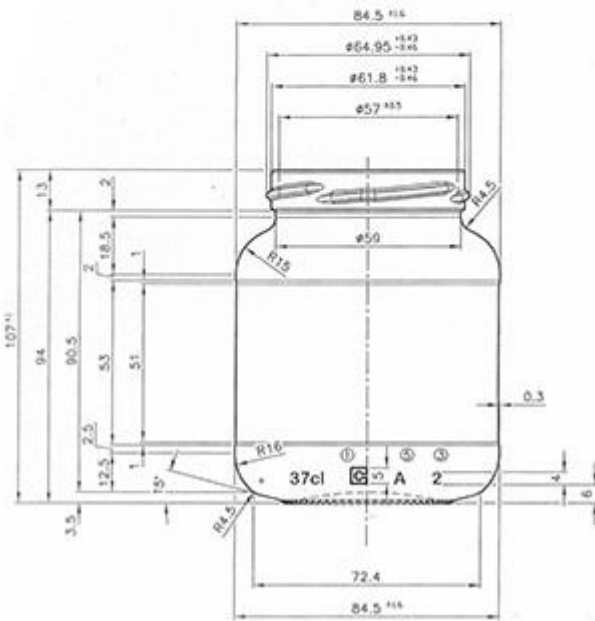

ALEVGOR GLASS

Oval 370 ml TO 63

Code	186
Capacity	370 ml
Weight	200 g
Units per pallet	3 456