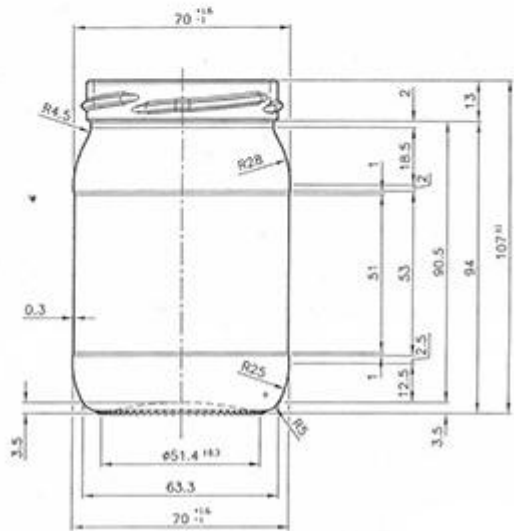

ALEVGOR GLASS

Oval 370 ml TO 63

Code	186
Capacity	370 ml
Weight	200 g
Units per pallet	3 456