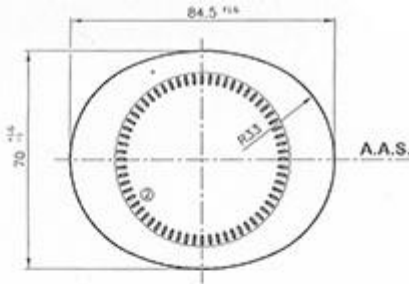

ALEVGOR GLASS

Oval 370 ml TO 63

Code	186
Capacity	370 ml
Weight	200 g
Units per pallet	3 456